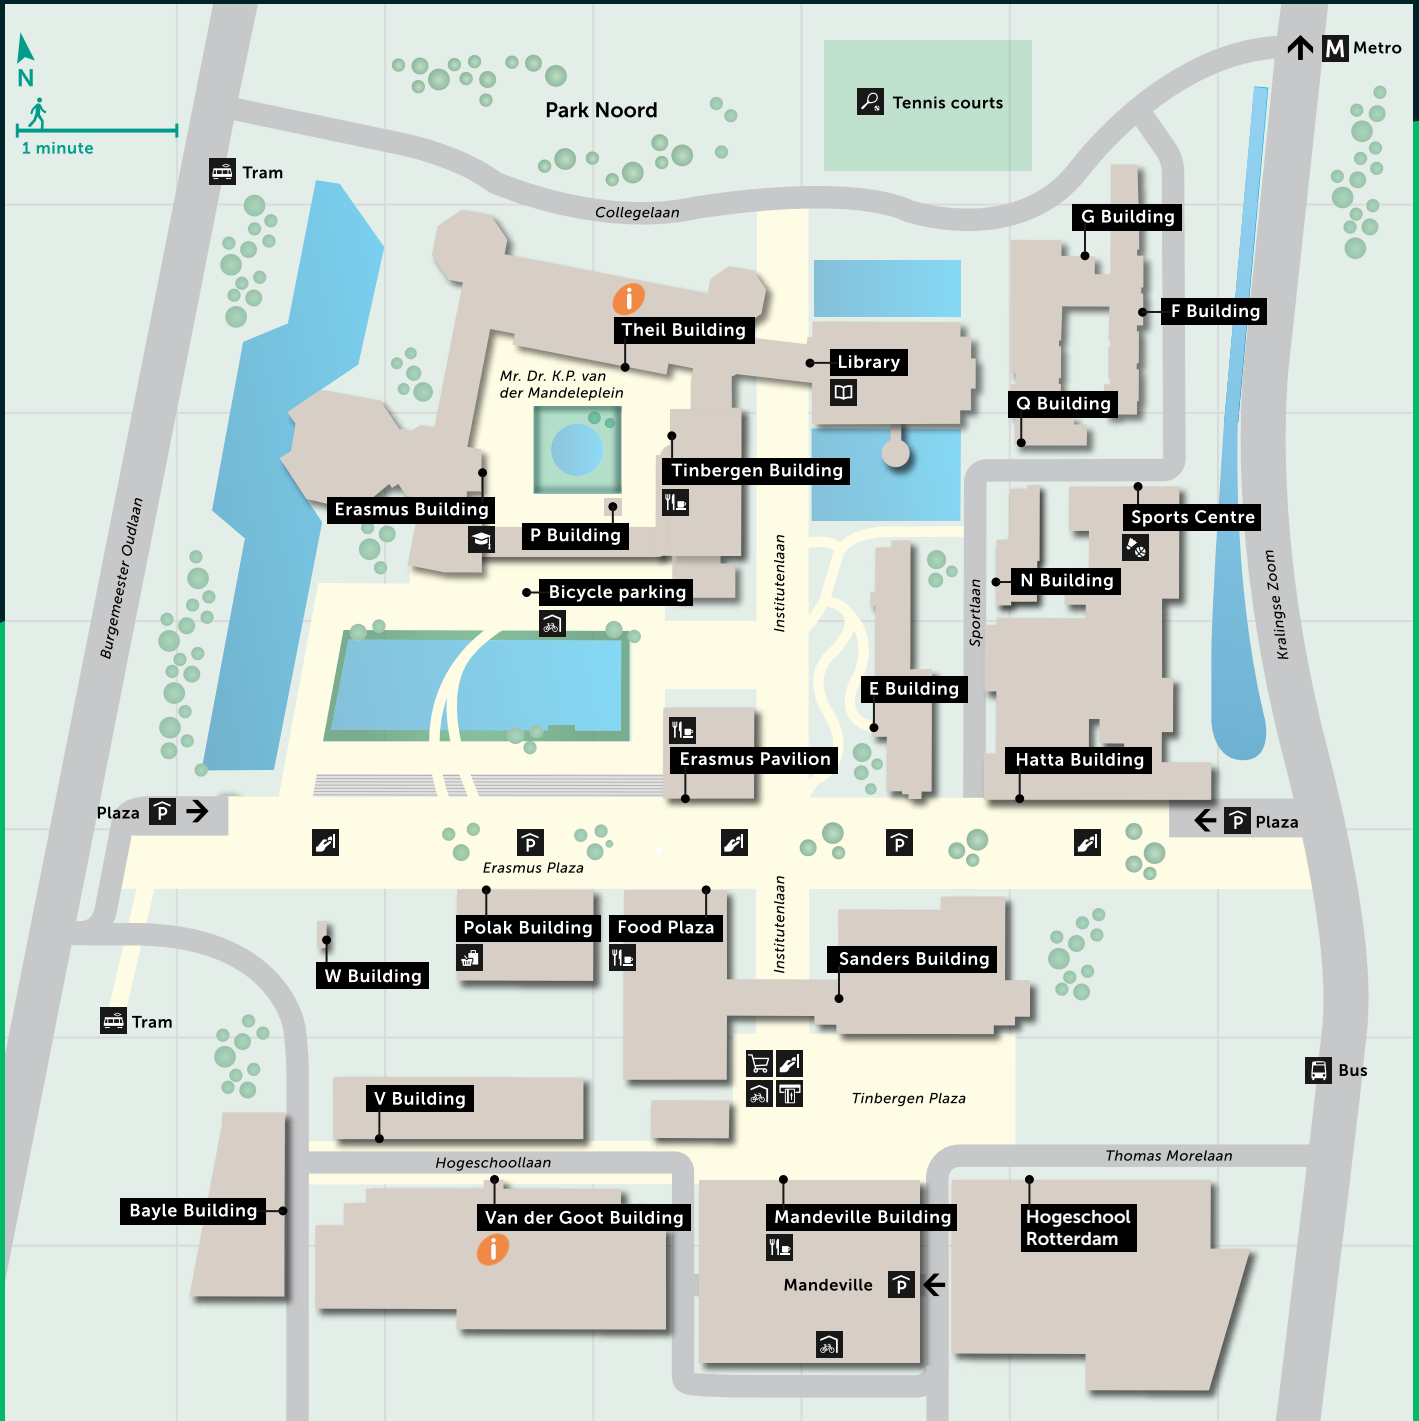

Map campus Woudestein

Legend

Bus	Pay station	Road
Metro	Cash station	Water
Tram	Bicycle parking	Under construction
Parking	Information	Buildings
Tennis courts	Sport Centre	Footpaths
Library	Graduates	Main entrance
Food & drinks	Shops	